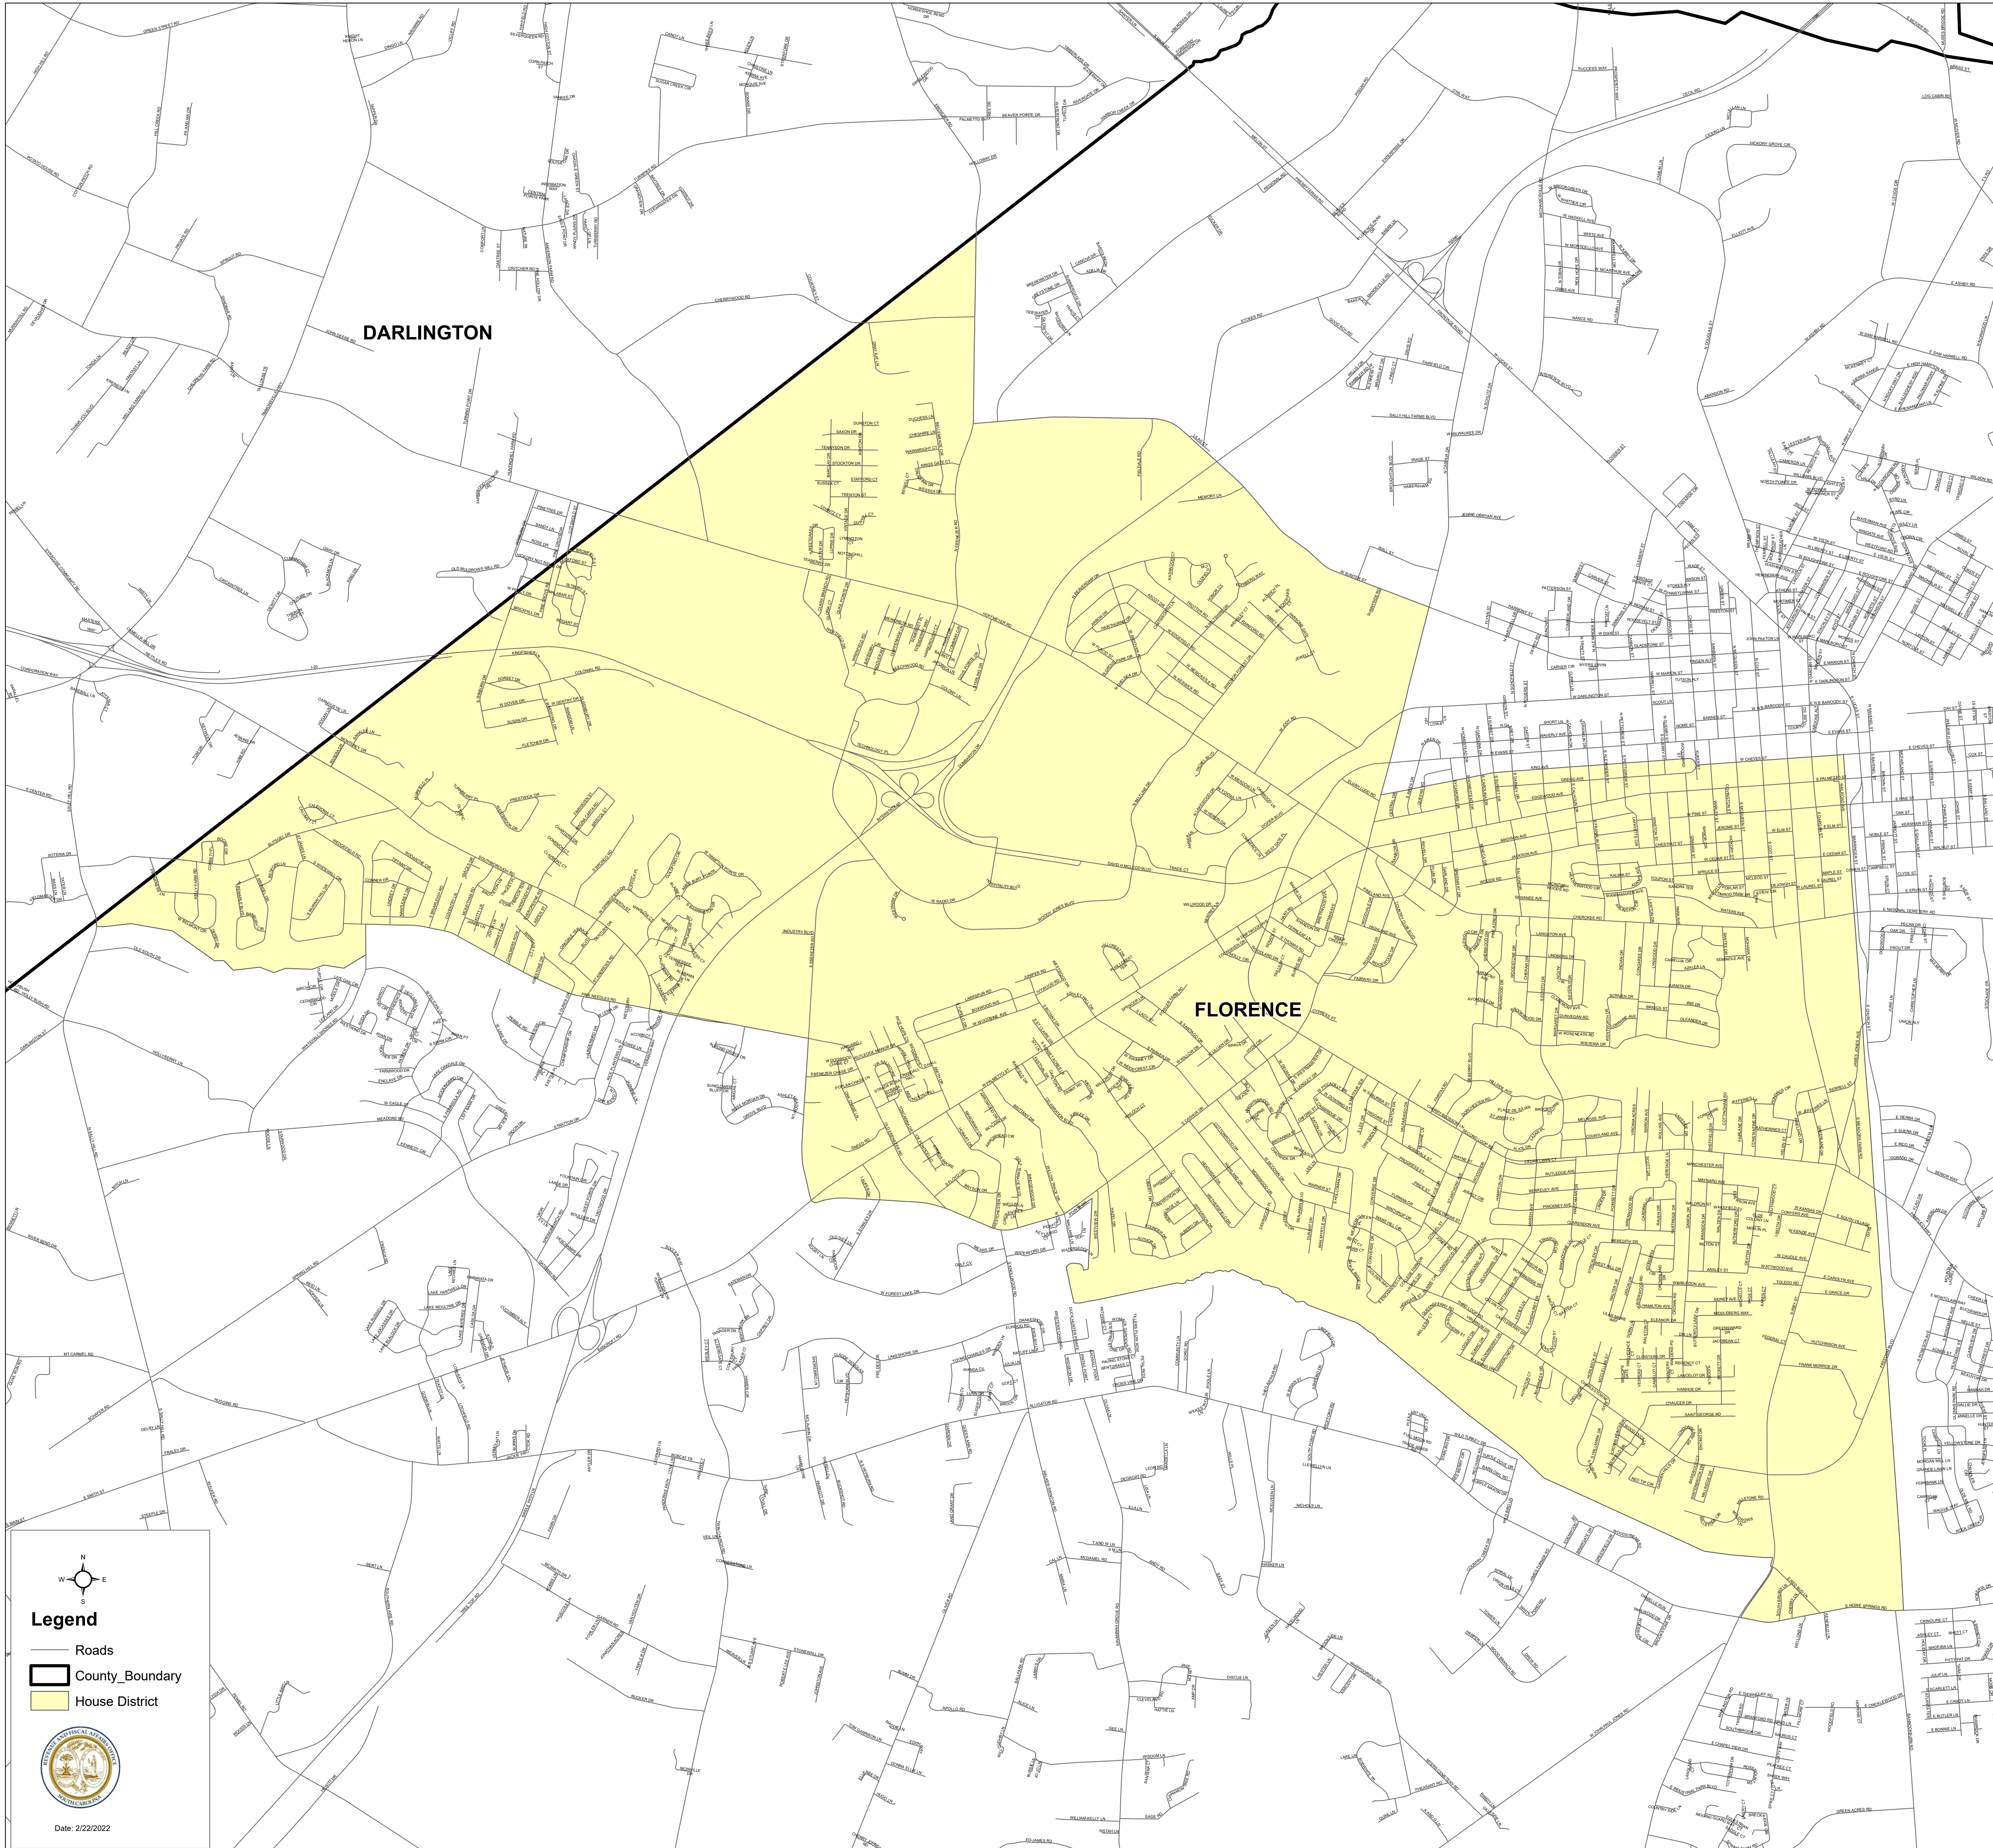

South Carolina House District 63

H.4493

DARLINGTON

FLORENCE

Legend

- Roads
- County_Boundary
- House District

Date: 2/22/2022