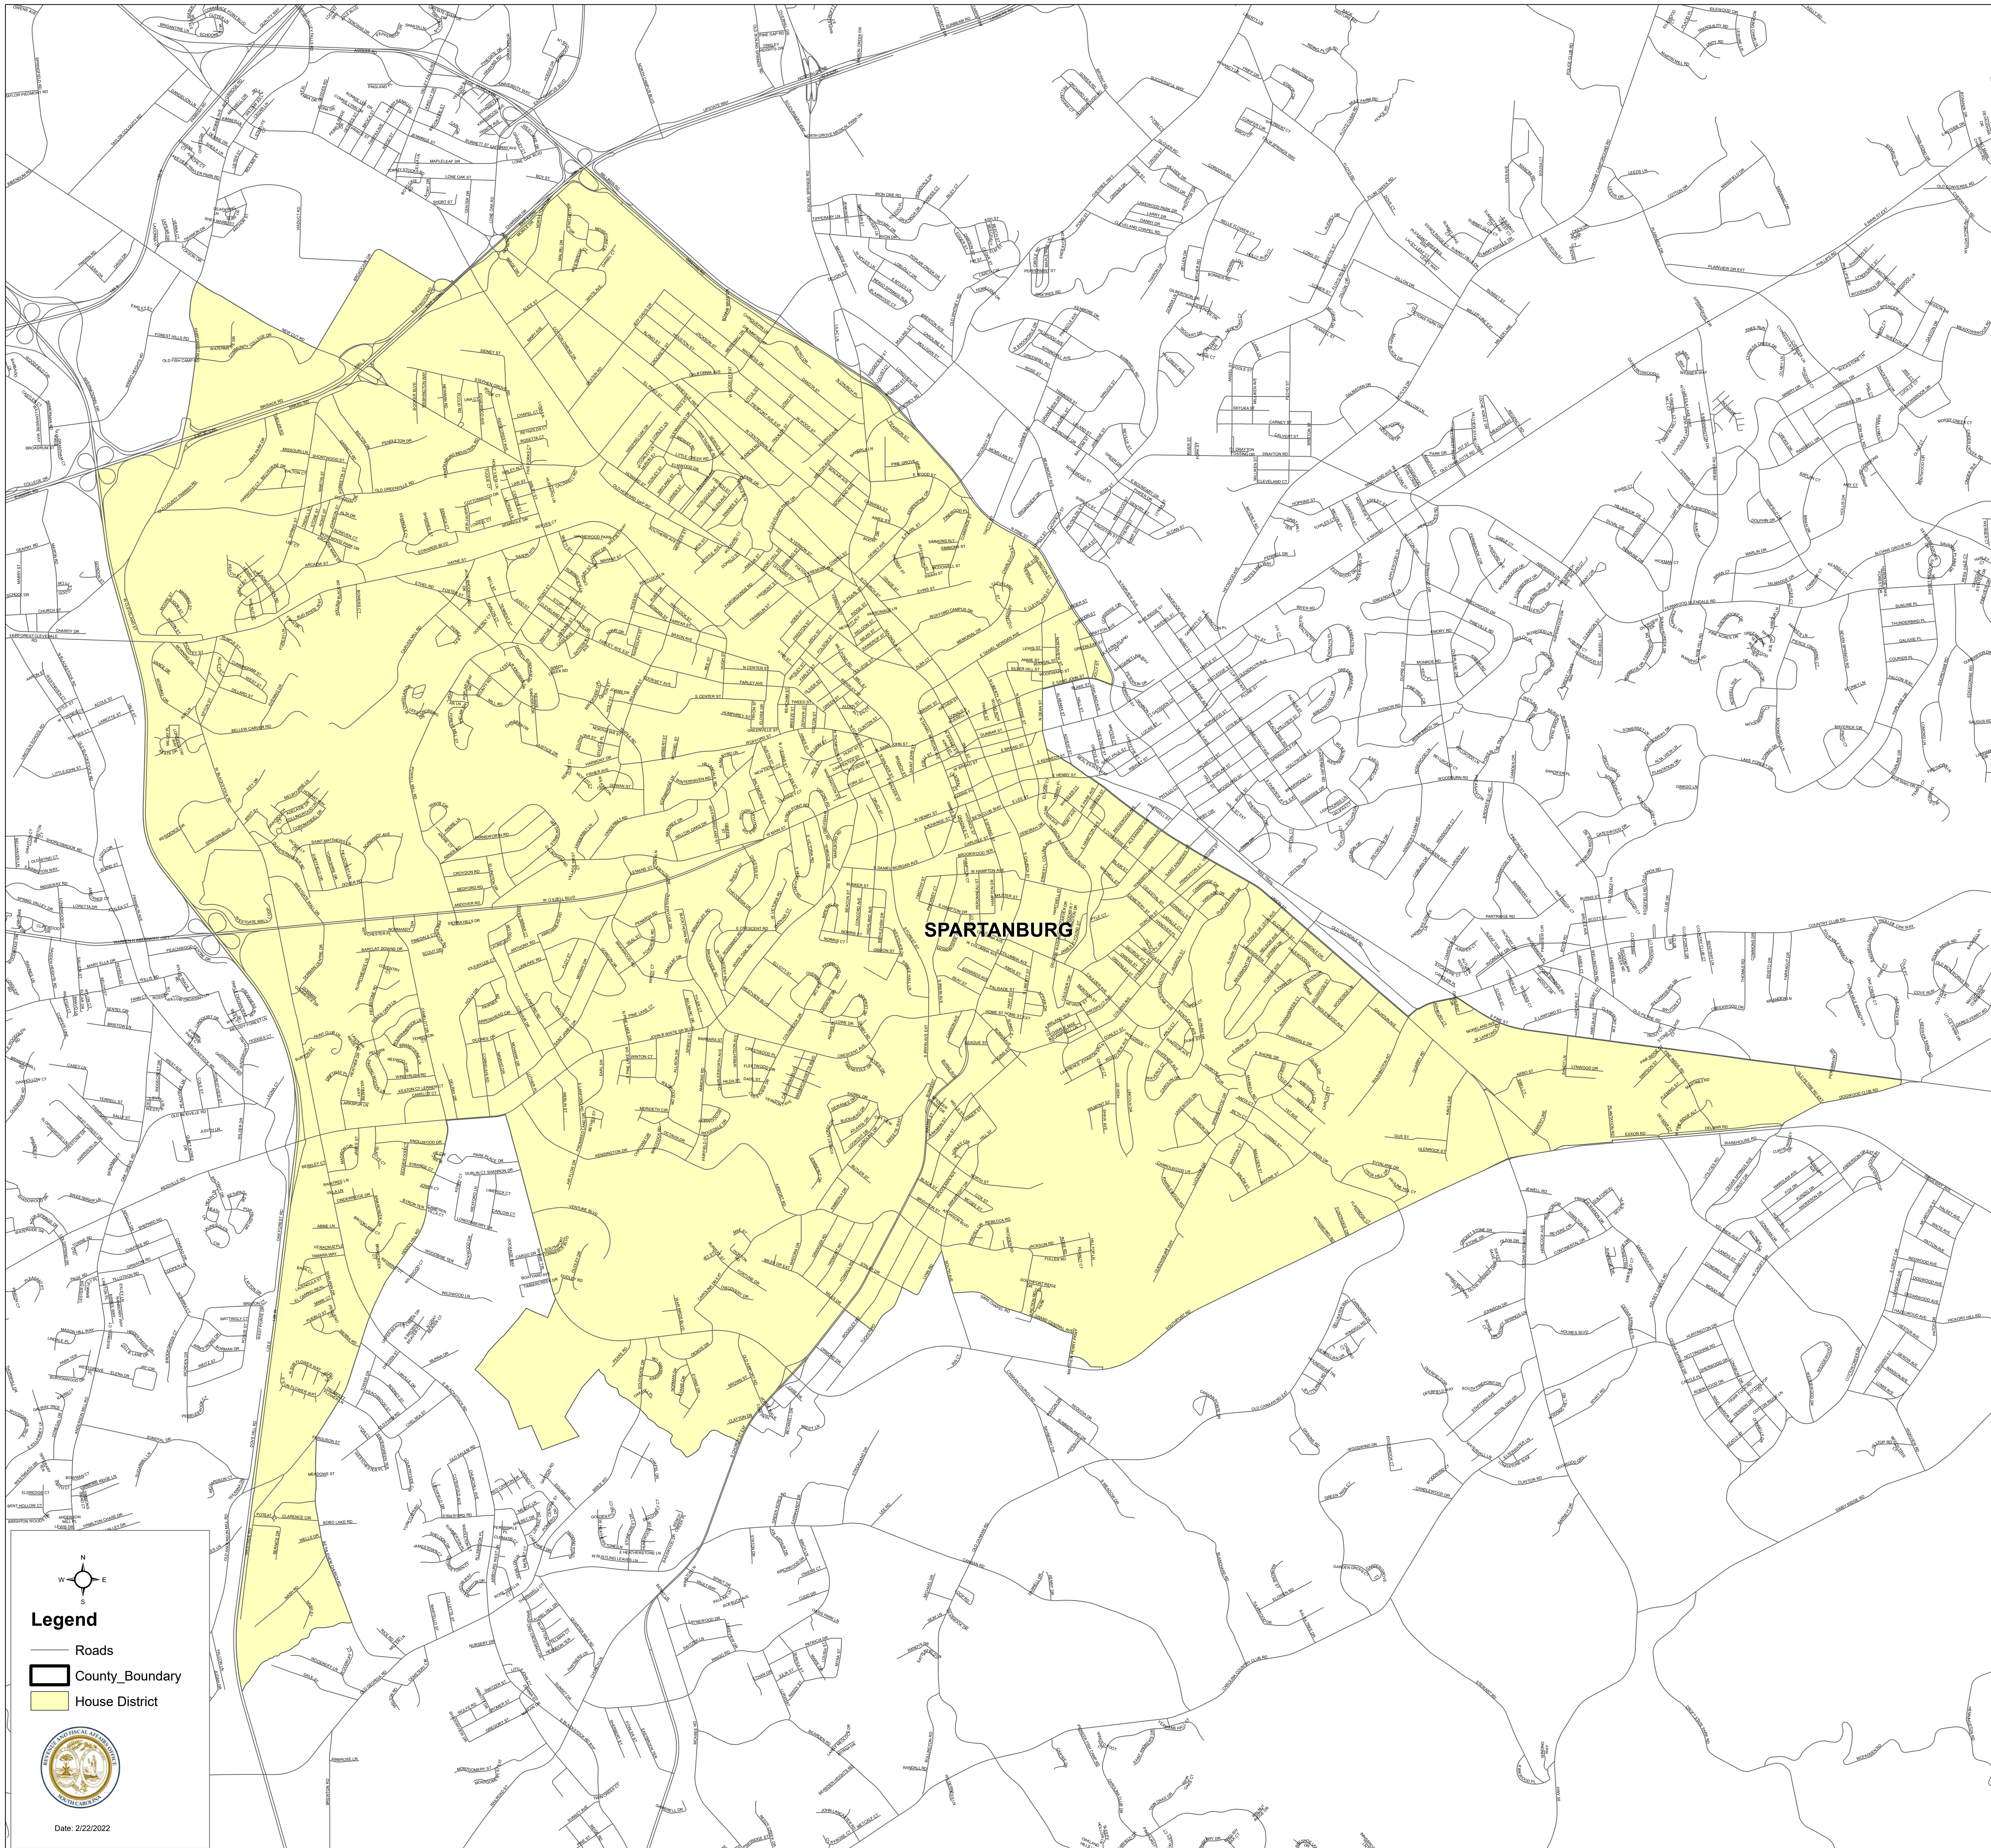

# South Carolina House District 31

H.4493

SPARTANBURG

  
**Legend**  
— Roads  
▭ County\_Boundary  
▭ House District

Date: 2/22/2022