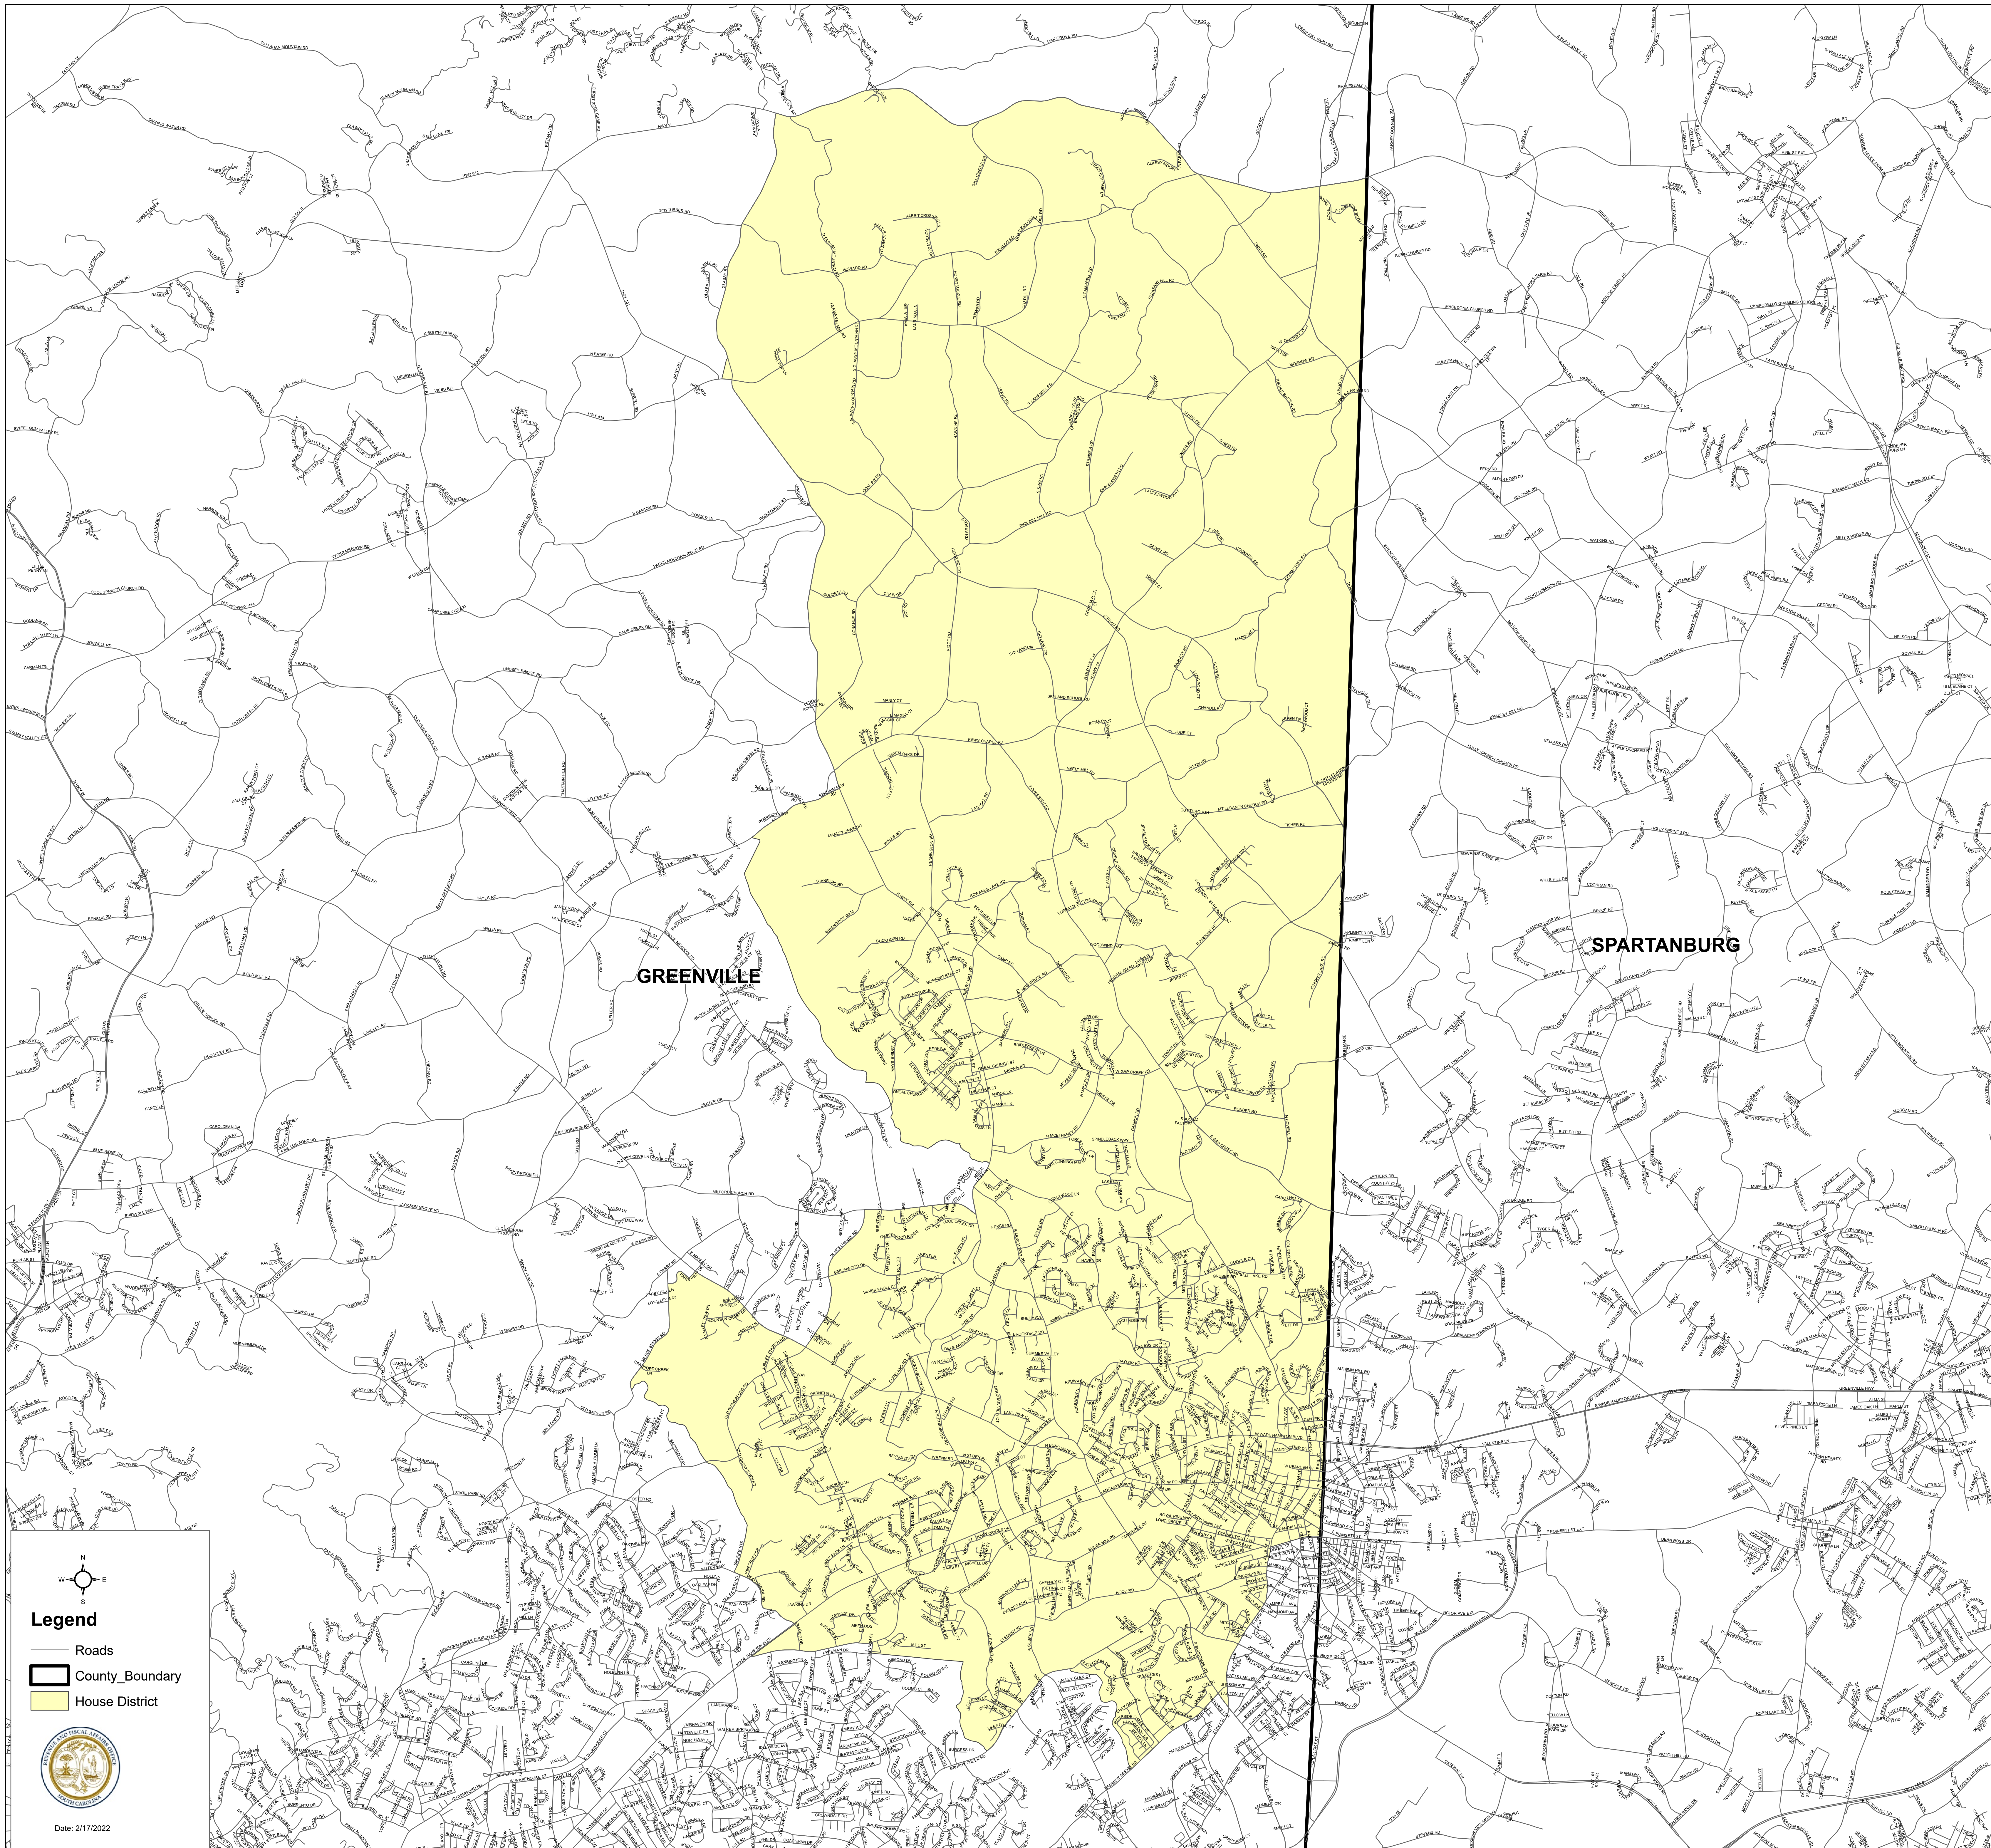

# South Carolina House District 18

H.4493

**Legend**

- Roads
- County\_Boundary
- House District

Date: 2/17/2022