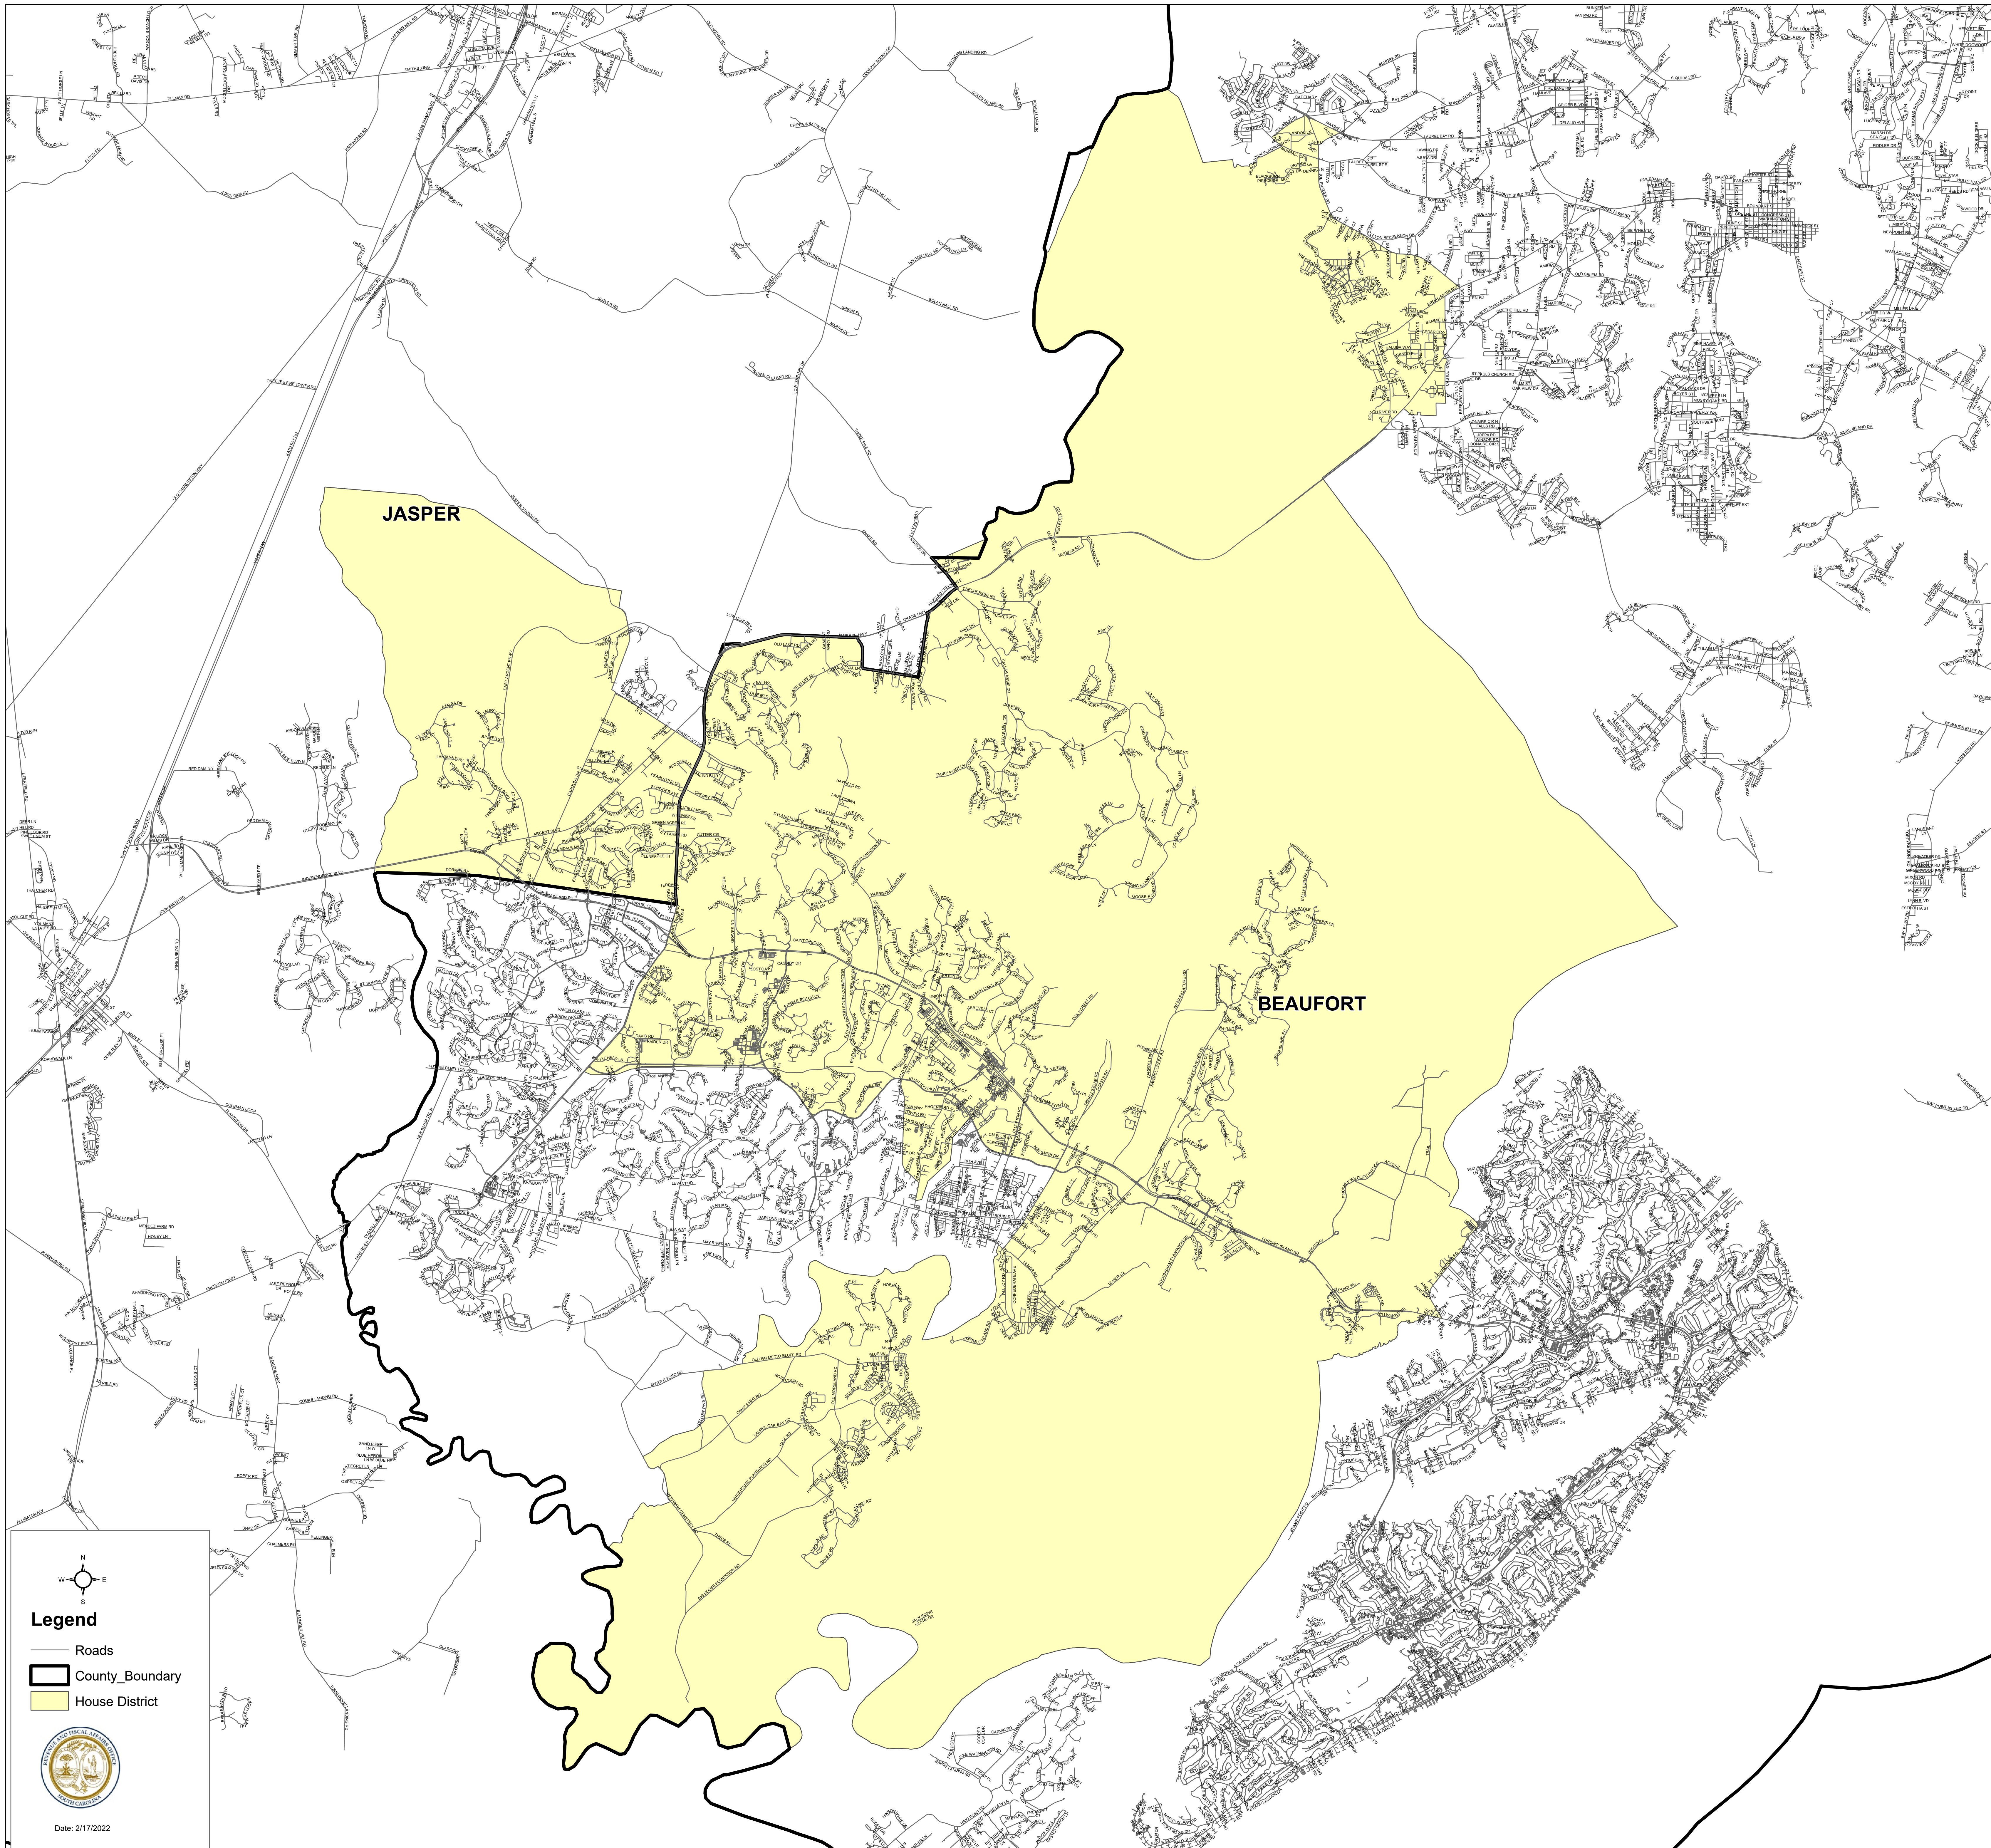

South Carolina House District 120

H.4493

Legend

- Roads
- County_Boundary
- House District

Date: 2/17/2022