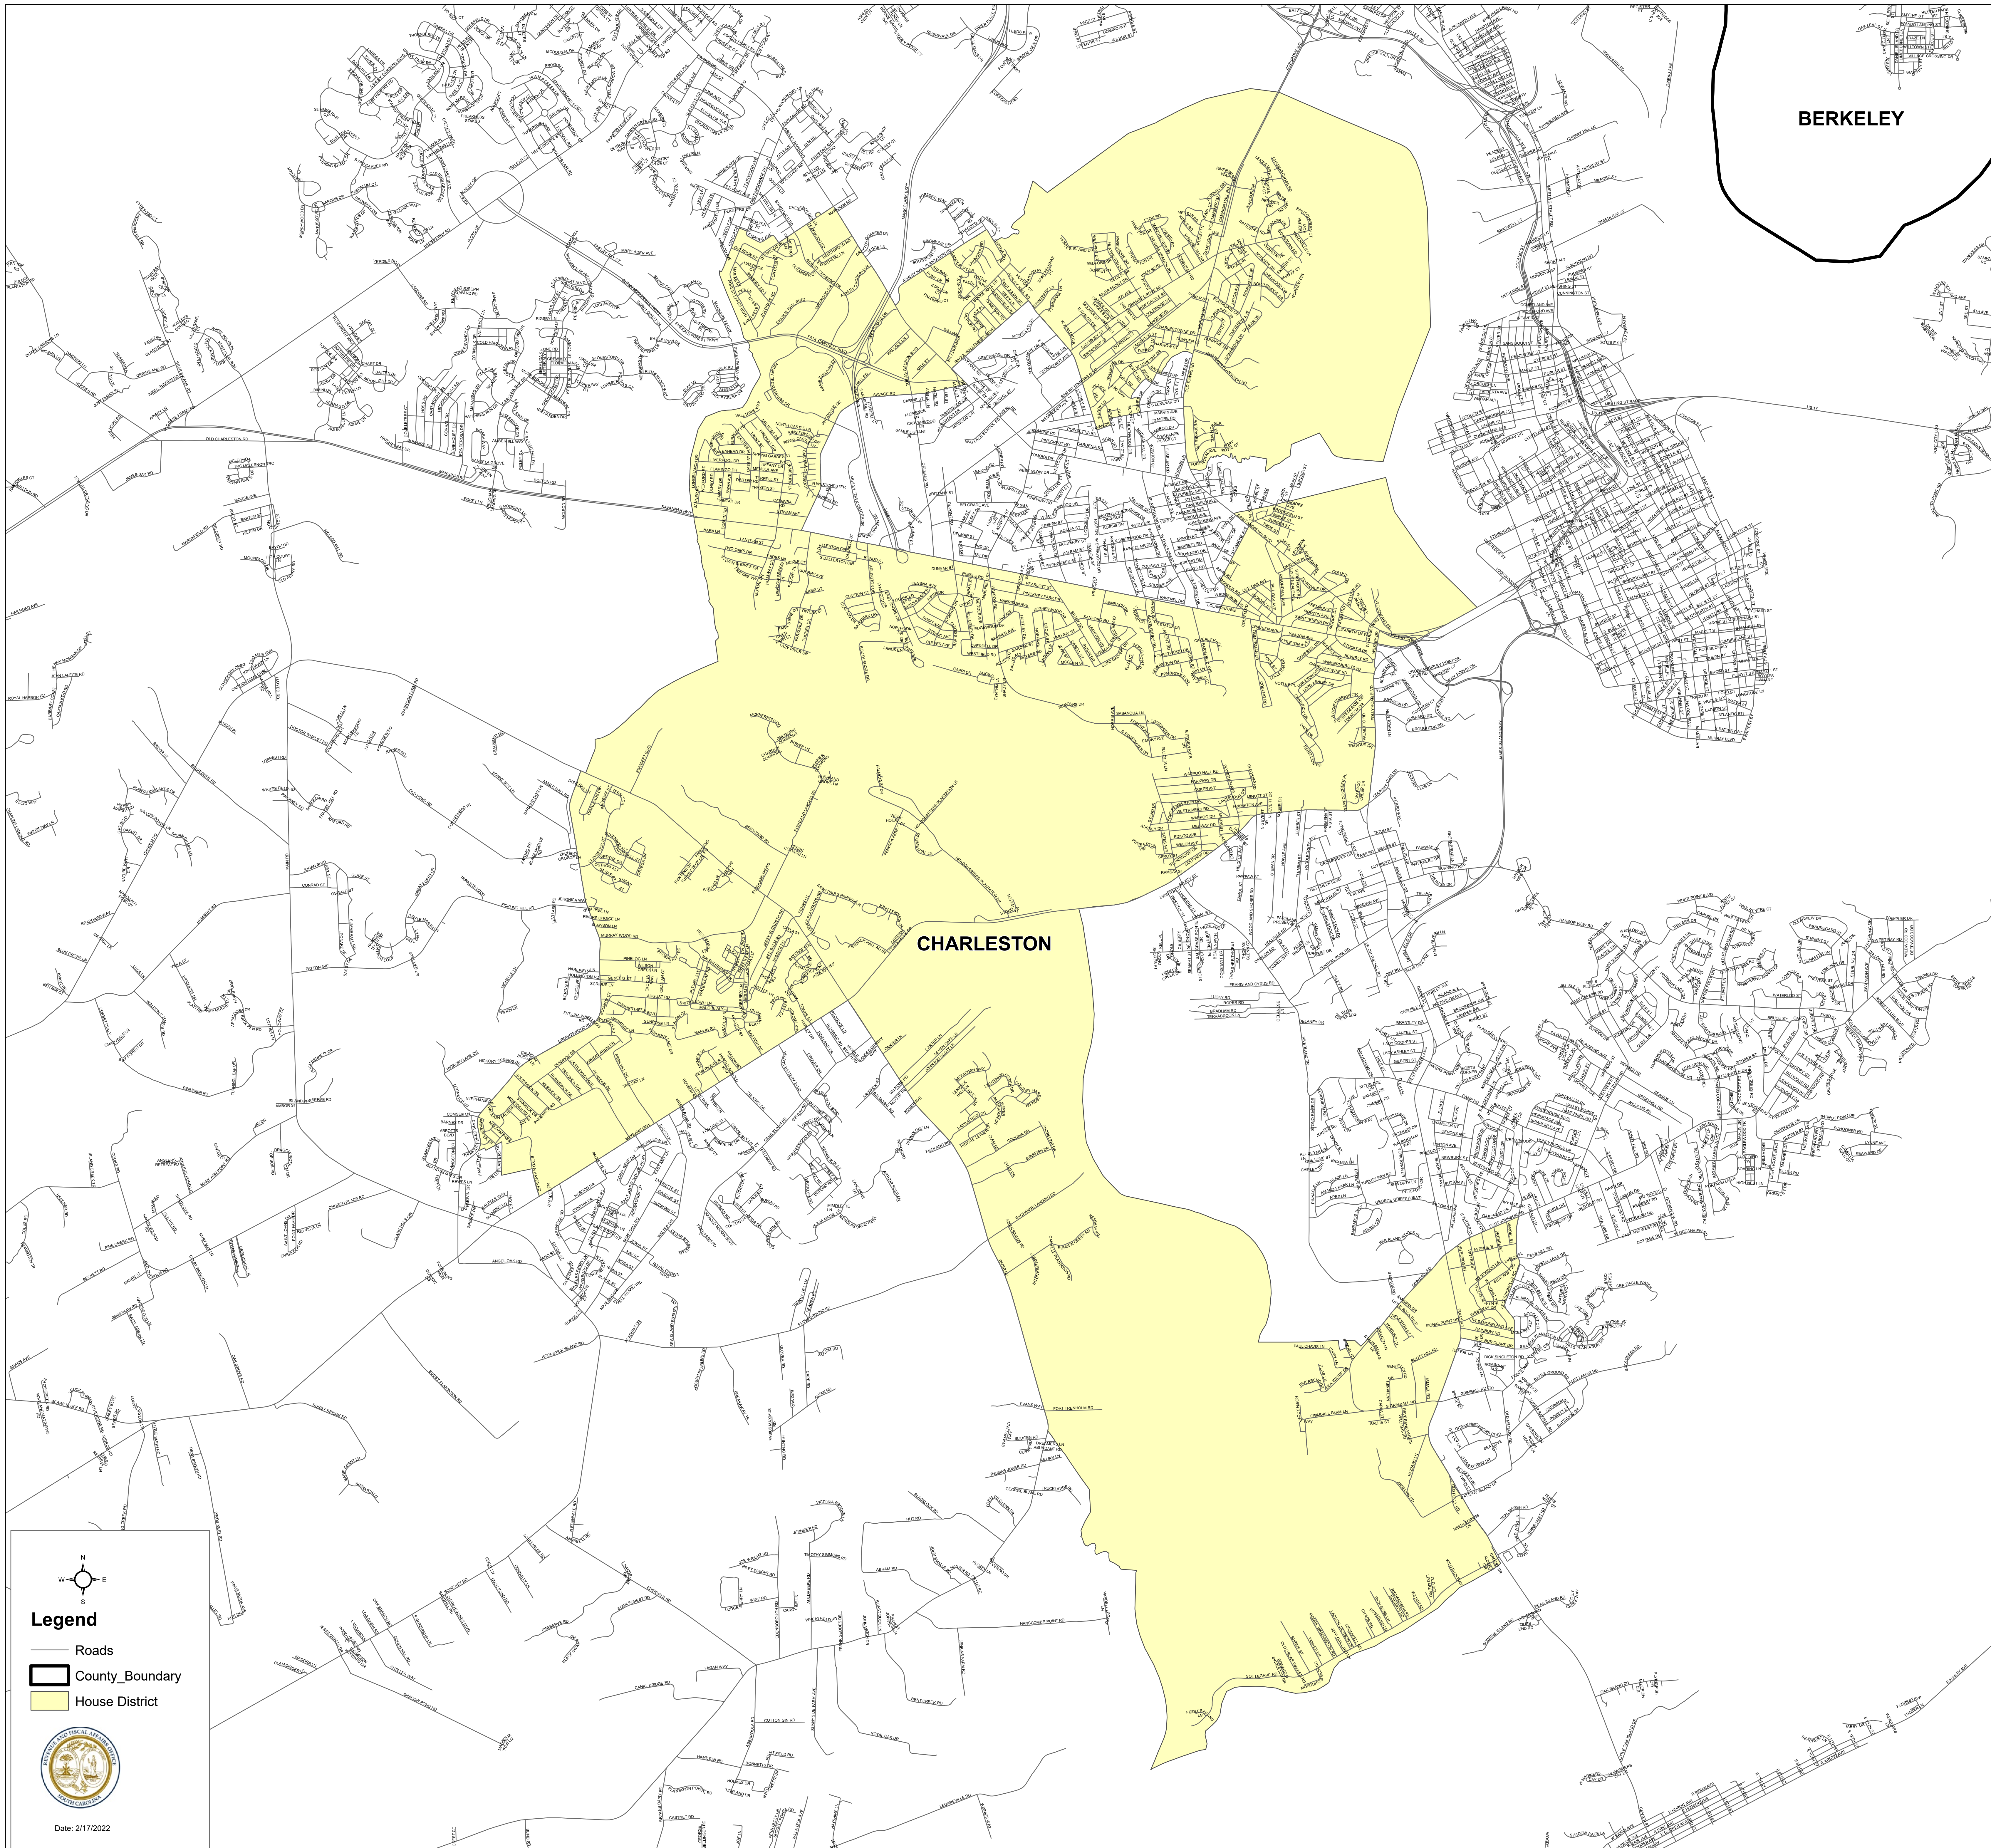

South Carolina House District 119

H.4493

Legend

- Roads
- County_Boundary
- House District

Date: 2/17/2022