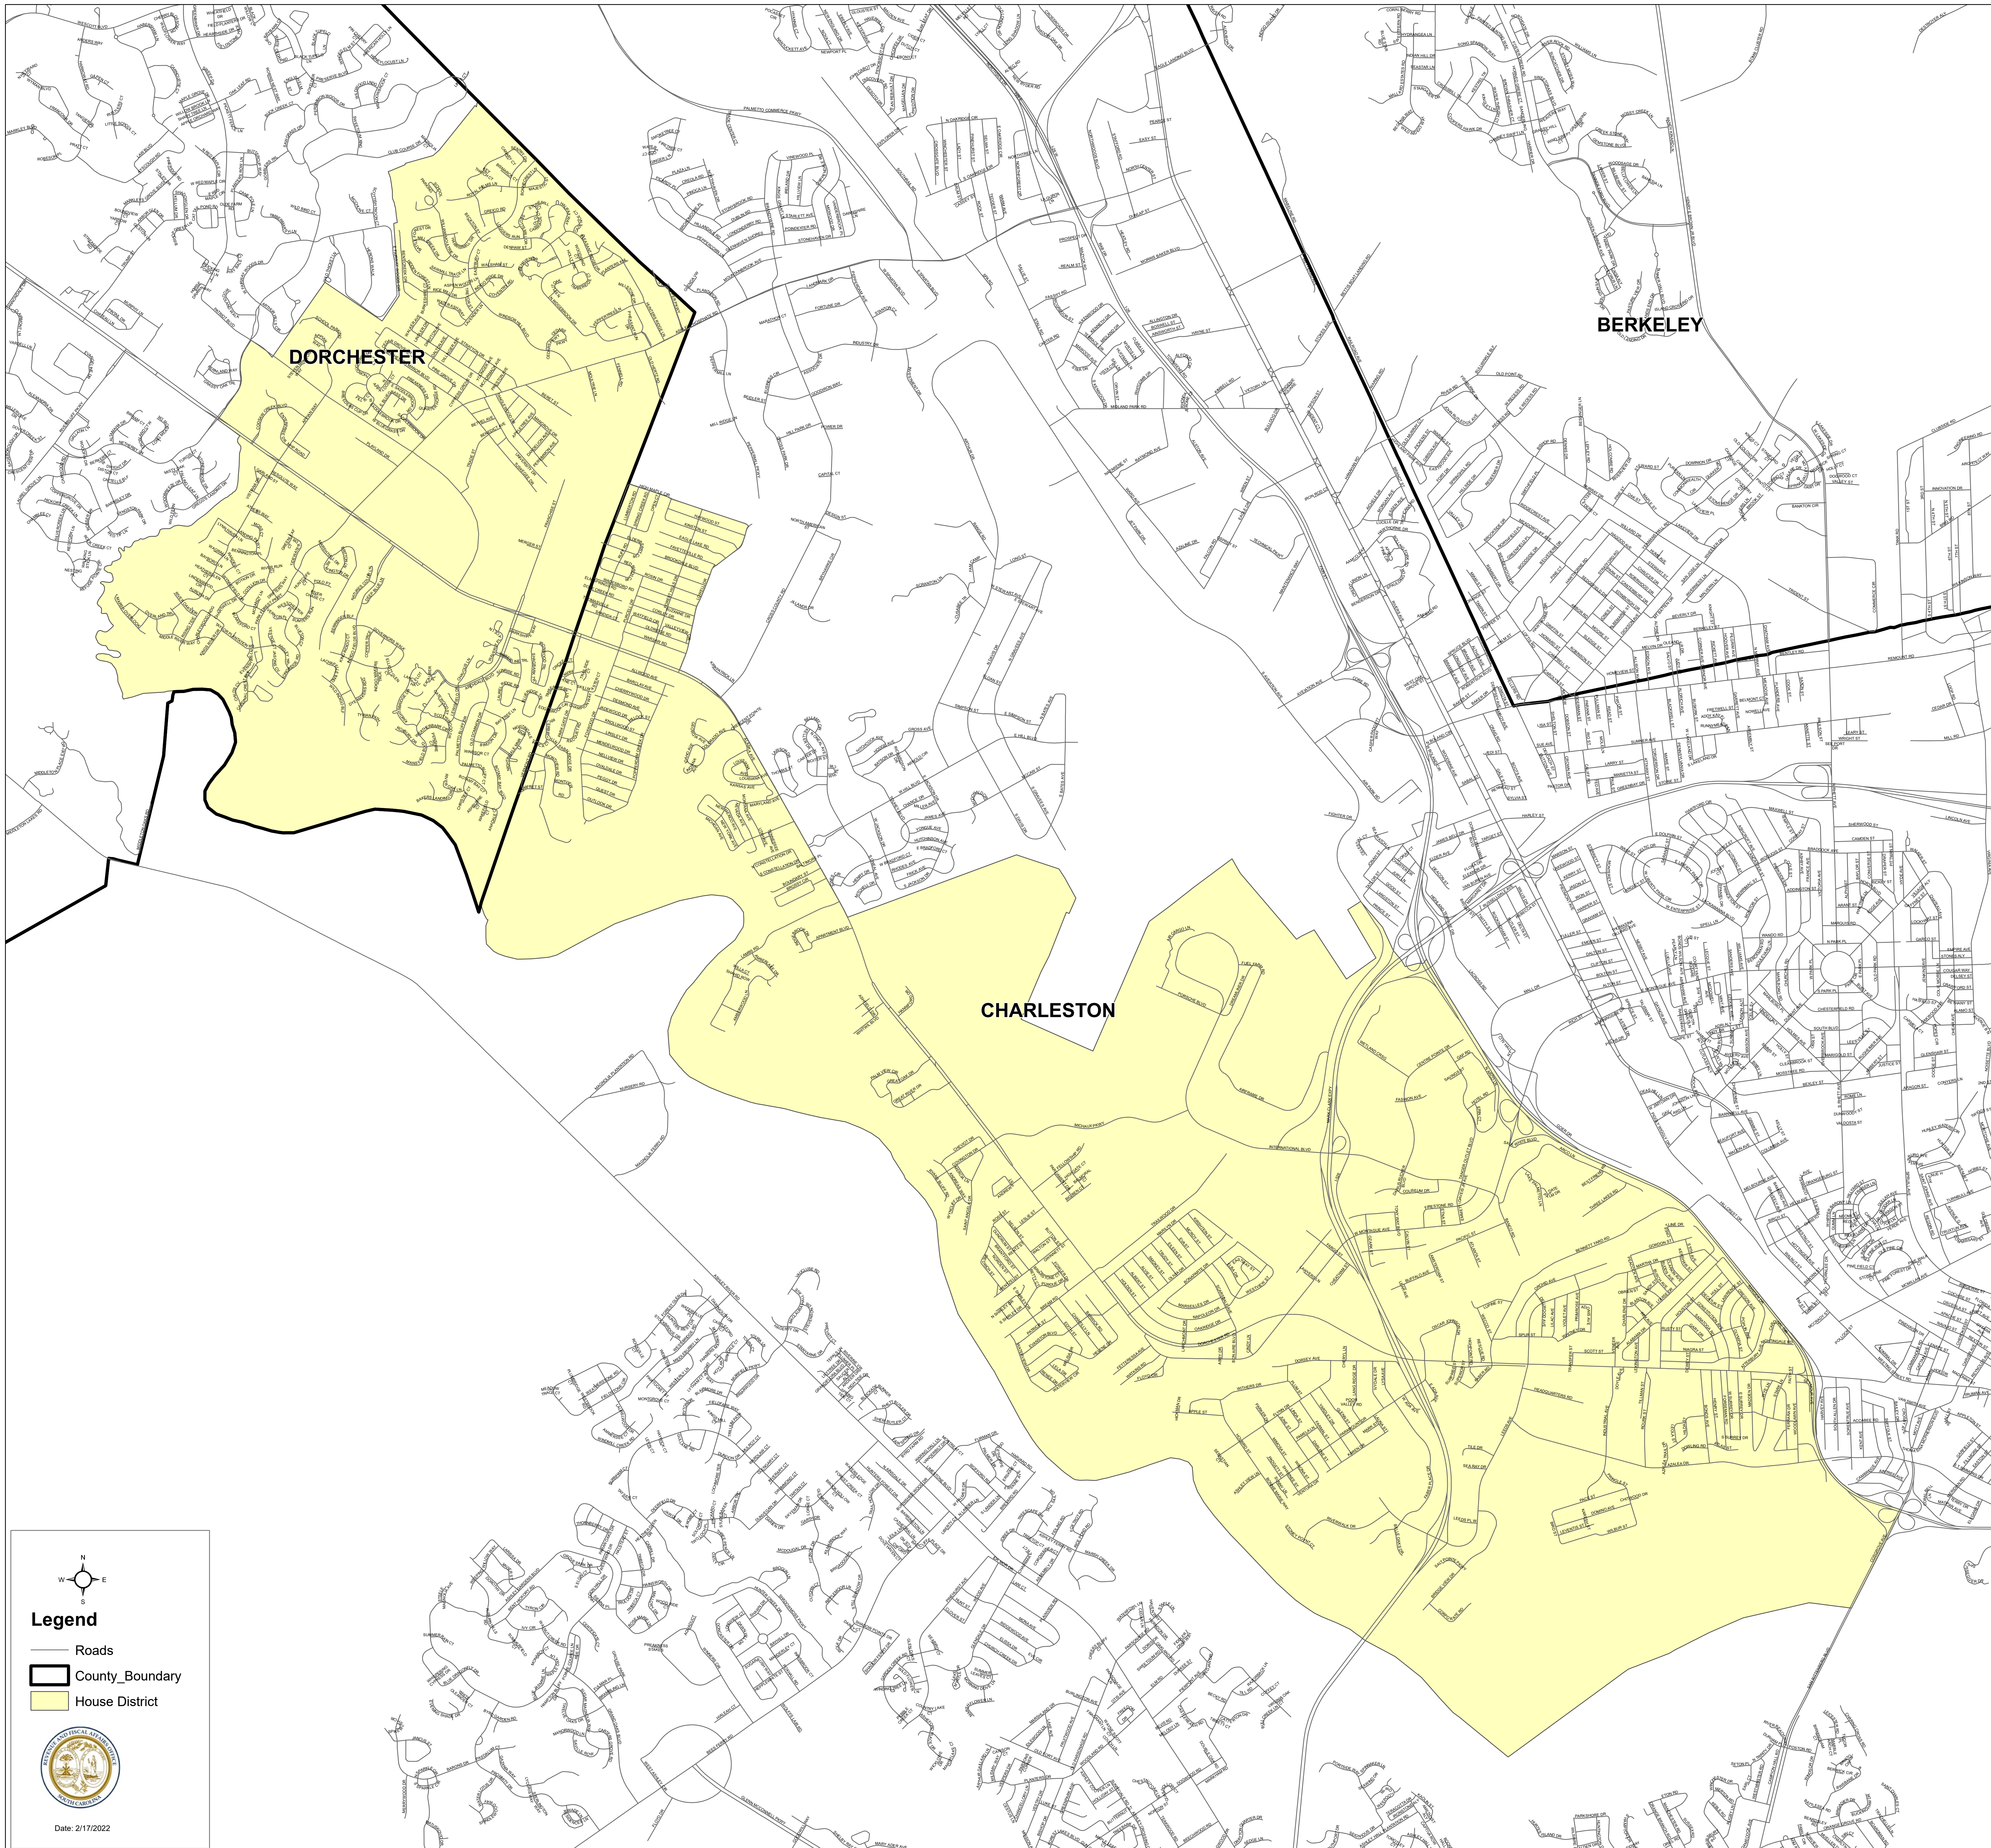

South Carolina House District 109

H.4493

DORCHESTER

BERKELEY

CHARLESTON

Legend
— Roads
▬ County_Boundary
■ House District

Date: 2/17/2022